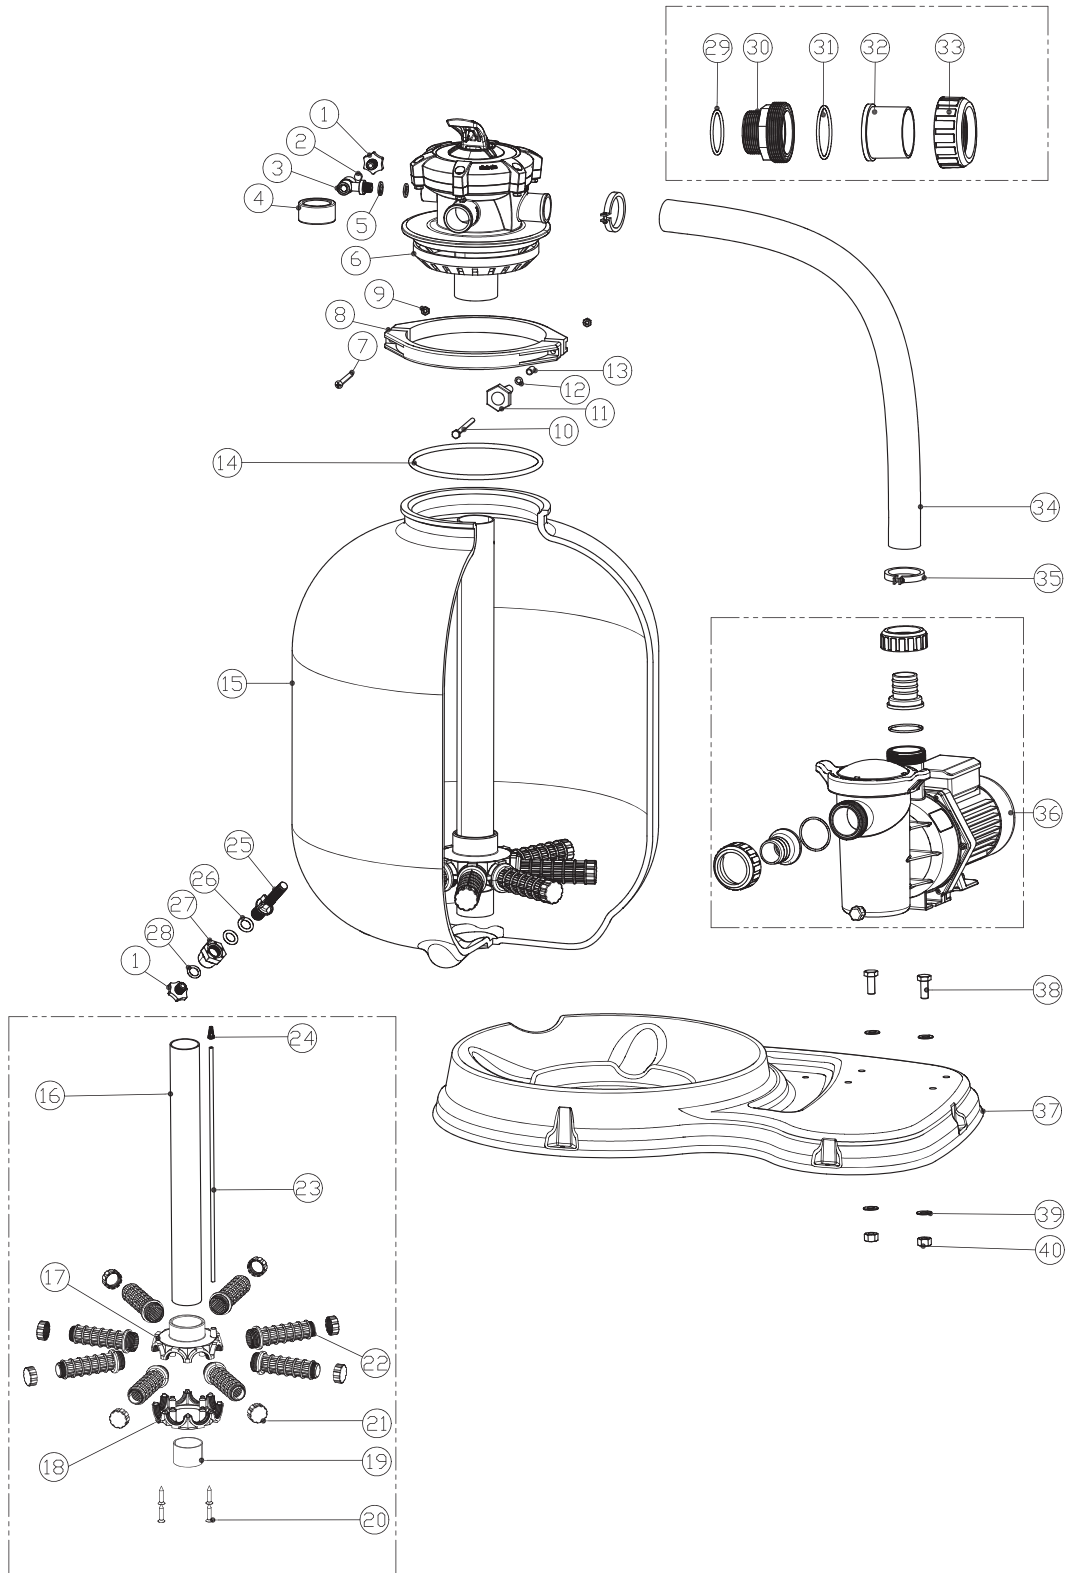

SAMOA MONOBLOCK SPARE PARTS

D500 D600

SAMOA MONOBLOCK SPARE PARTS

D500 D600

Item	Spare Parts Code	Description	Qty	Remark
1	T9680-08A	M6 Square Bolt	2	
2	T5360-21C	Rubber Gasket	1	
3	T5360-21A	Exhaust Body	1	
4	T100SM	Pressure Gauge (0~1bar)	1	
5	T5360-21B	Gasket	2	
6	T5360-110	1.25" Top Mounted Valve	1	T968/T969
	T9680-060	1.5" Top Mounted Valve	1	T968/T969
7	T9680-180	M6*45 Stainless Bolt	1	
8	T9680-020	Plastic Clamp	2	
9	T5360-16D	M6 Stainless Nut	2	
10	T5360-16F	M6*80 Stainless Bolt	1	
11	T5360-070	Handle	1	
12	T5360-16C	D12*1.6 Stainless Gasket	1	
13	T5360-16B	D10*20 Stainless Tube	1	
14	T5360-16E	O Ring	1	
15	T9680-010	D500mm Filter Tank	1	T968
	T9690-010	D600mm Filter Tank	1	T969
16	T9680-050	Hose 470mm	1	T968
	T9690-040	Hose 563mm	1	T969
17	T9680-07A	Top Collector cover	1	
18	T9680-07B	Bottom Collector cover	1	
19	T9680-120	Tube 35mm	1	T968
	T9690-050	Tube 70mm	1	T969
20	T9680-140	M4*20mm Stainless Bolt	4	
21	T9680-130	Cover of Collector	8	
22	T9680-030	L110 Collector	8	T968
	T9690-020	L170 Collector	8	T969
23	T9680-040	Gas Tube 419mm	1	T968
	T9690-040	Gas Tube 500mm	1	T969
24	T9680-090	Gas Nut	1	
25	T9680-08C	Plastic Nut	1	
26	T9680-08E	O-ring	2	
27	T9680-08D	B	1	
28	T9680-08B	O-ring	1	
29	T9680-11D	O-ring 42mm* 3.2mm	2	
30	T9680-11C	Male Part	2	
31	T9680-11D	O-ring 52.8mm* 3mm)	2	
32	T9680-11A	50 Connector	2	
33	T9680-11B	Nut	2	
34	T968C-B20	Hose	1	
35	T4080-000	Hose Clamps	4	
36	P0750 -000	SPARTA075 (550W/230V)	1	T968
	P1250-000	SPARTA125 (920W/230V)	1	T969
37	T9680-150	D500mm Filter Tank Base	1	T968
	T9690-060	D600mm Filter Tank Base	1	T969
38	T968C-B1A	M10*25 Nut	2	
39	T968C-B1C	M10 Gasket	4	
40	T968C-B1B	M10*7.3 Nut	2	