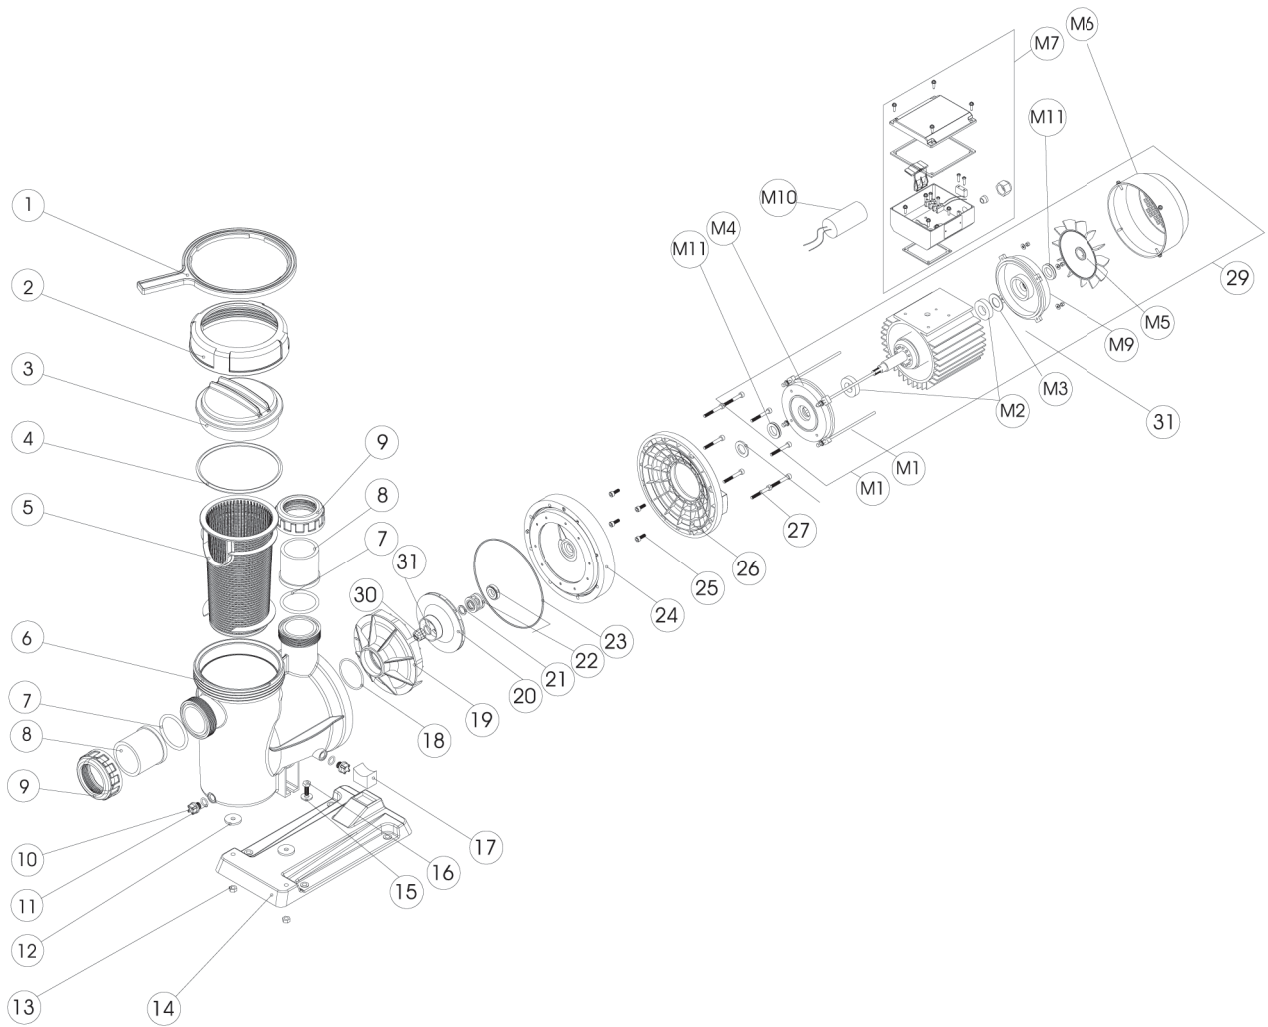

MARATHON PUMP SPARE PARTS

MARATHON PUMP SPARE PARTS

Code	Spare Parts Code	Description	Quantity
1	04010100-0001	Plastic special spanner	1
2	04010100S-0002	Plastic nut cover	1
3	04010100-0003	Transparent plastic cover (cross)	1
4	04010100-0004	Rubber O-ring Ø151.7*6.99	1
5	04010100-0005	Pre-filter basker	1
6	04010100-0006	Pump housing	1
7	04010100-0042	Connect O-ring	2
8	04010100-0043	Plastic connect	2
9	04010100-0045	Plastic connect nut	2
10	04010200-0009	Plunger	2
11	04010200-0008	O-ring	2
12	04010100-0013	Flat washer	2
13	04010100-0007	Rubber pad	2
14	04010100-0008	Pump foundation	1
15	04010200-0014	M8*30 bolts	2
16	04010100-0027	Nut	2
17	04010100-0010	Rubber block	1
18	04010100-0039	Rubber O-ring	1
19	51865-0002	Diffusor (0.5CV-0.75CV-1.0CV)	1
	51869-0002	Diffusor (1.5CV-2.0CV-3.0CV)	1
20	51858-0001	Impeller for 04010D01	1
	51860-0001	Impeller for 04010D02	1
	51862-0001	Impeller for 04010D03	1
	51864-0001	Impeller for 04010D04	1
	51866-0001	Impeller for 04010D05	1
	51868-0001	Impeller for 04010D06	1
	51863-0001	Impeller for 04010D09	1
	51865-0001	Impeller for 04010D10	1
	51867-0001	Impeller for 04010D11	1
51869-0001	Impeller for 04010D12	1	
21	04010100-0018	Rubber flat washer	1
22	04010100-0024	Stainless mechanical seal	1
23	04010100-0026	Ø183.8*2.6 O-ring	1
24	04010100-0019	Mechanical lock tightly plate	1
25	04010100-0020	M6*16 inside hexangular bolt	4
26	04010100-0021	The motorfix plate	1
27	04010100-0024	M6*45 inside hexangulat bolt	8
28	04010100-0021	Rubber O-ring for the motor shaft	1
29	04010100-0040	Lock tightly nut	1
30	04010100-0041	Ø16*2 Rubber O-ring	1
31	04010101-0100	Combined motor for 04010D01	1
	04010102-0100	Combined motor for 04010D02	1
	04010103-0100	Combined motor for 04010D03	1
	04010104-0100	Combined motor for 04010D04	1
	04010105-0100	Combined motor for 04010D05	1
	04010106-0100	Combined motor for 04010D06	1
	04010109-0100	Combined motor for 04010D09	1
	04010110-0100	Combined motor for 04010D10	1
	04010111-0100	Combined motor for 04010D11	1
	04010112-0100	Combined motor for 04010D12	1