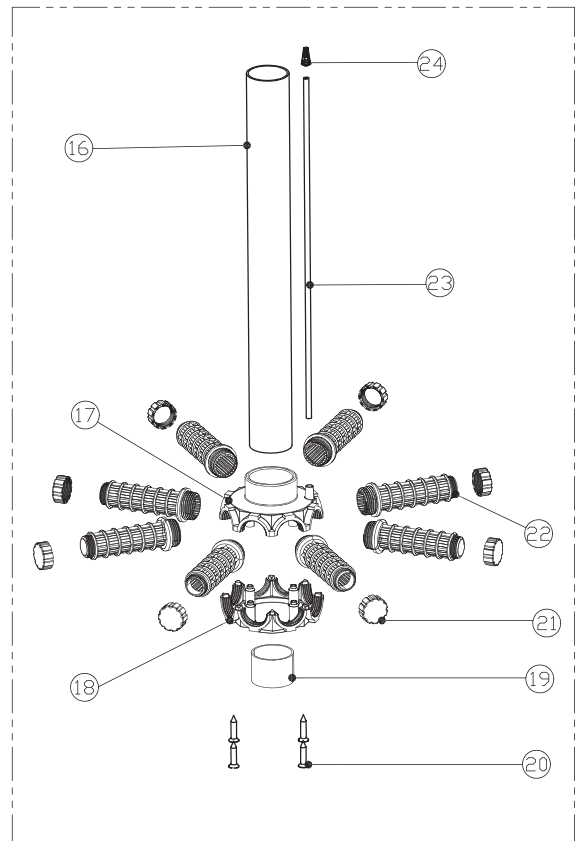

# FILTER TANK SPARE PARTS

D500 D600

# FILTER TANK SPARE PARTS

## D500 D600

Code	Spare Parts Code	Description	Quantity	Remark
1	T9680-08A	Bolt	1	
2	T5360-21C	Rubber gasket	1	
3	T5360-21A	Exhaust body	1	
4	T5360-220	Pressure gauge (0~1bar)	1	
5	T5360-21B	Gasket	2	
6	T5360-110	Valve 1.25"	1	
	T9680-060	Valve 1.5"	1	
7	T5360-16A	M6*45 Stainless bolt	1	
8	T5360-080	Plastic clamp	2	
9	T5360-16D	M6 Stainless nut	2	
10	T5360-16F	M6*80 Stainless bolt	1	
11	T5360-070	Handle	1	
12	T5360-16C	D12*1.6 Stainless gasket	1	
13	T5360-16B	D10*20 Stainless tube	1	
14	T5360-16E	O ring	1	
15	T9680-010	D500mm filter body	1	T968V-000/ T968W-000
	T9690-010	D600mm filter body	1	T969V-000
16	T9680-050	Hose (470mm)	1	T968V-000/ T968W-000
	T9690-040	Hose (563mm)	1	T969V-000
17	T9680-07A	Top cover of collector	1	
18	T9680-07B	Bottom cover of collector	1	
19	T9680-120	Tube (35mm)	1	T968V-000/ T968W-000
	T9690-050	Tube (70mm)	1	T969V-000
20	T9680-140	M4*20mm Stainless bolt	4	
21	T9680-130	Cover of collector	8	
22	T9680-030	L110 collector	8	T968V-000/ T968W-000
	T9690-020	L170 collector	8	T969V-000
23	T9680-040	Gas tube (429mm)	1	T968V-000/ T968W-000
	T9690-040	Gas tube (516mm)	1	T969V-000
24	T9680-090	Gas nut	1	
25	T9680-08C	Plastic bolt	1	
26	T9680-08E	O-Ring	1	
27	T9680-090	Gas nut	1	
28	T9680-090	O-Ring	1	
29	T9680-11B	Drainage bolt	1	
30	T9680-11D	O-Ring	2	T968W-000/ T969V-000
31	T9680-11C	Screw connection	2	T968W-000/ T969V-000
32	T9680-11D	O-Ring	2	T968W-000/ T969V-000
33	T9680-11A	Tube connection	2	T968W-000/ T969V-000
34	T9680-11B	Nut	2	T968W-000/ T969V-000