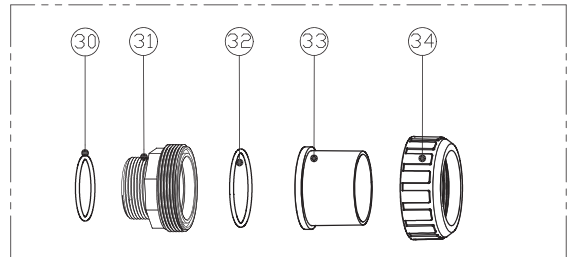

# FILTER TANK SPARE PARTS

## D500 D600

Code	Spare Parts Code	Description	Quantity	Remark
1	T9680-08A	Bolt	1	
2	T5360-21C	Rubber gasket	1	
3	T5360-21A	Exhaust body	1	
4	T5360-220	Pressure gauge (0~1bar)	1	
5	T5360-21B	Gasket	2	
6	T5360-110	Valve 1.25"	1	
	T9680-060	Valve 1.5"	1	
7	T5360-16A	M6*45 Stainless bolt	1	
8	T5360-080	Plastic clamp	2	
9	T5360-16D	M6 Stainless nut	2	
10	T5360-16F	M6*80 Stainless bolt	1	
11	T5360-070	Handle	1	
12	T5360-16C	D12*1.6 Stainless gasket	1	
13	T5360-16B	D10*20 Stainless tube	1	
14	T5360-16E	O ring	1	
15	T9680-010	D500mm filter body	1	T968V-000/ T968W-000
	T9690-010	D600mm filter body	1	T969V-000
16	T9680-050	Hose (470mm)	1	T968V-000/ T968W-000
	T9690-040	Hose (563mm)	1	T969V-000
17	T9680-07A	Top cover of collector	1	
18	T9680-07B	Bottom cover of collector	1	
19	T9680-120	Tube (35mm)	1	T968V-000/ T968W-000
	T9690-050	Tube (70mm)	1	T969V-000
20	T9680-140	M4*20mm Stainless bolt	4	
21	T9680-130	Cover of collector	8	
22	T9680-030	L110 collector	8	T968V-000/ T968W-000
	T9690-020	L170 collector	8	T969V-000
23	T9680-040	Gas tube (429mm)	1	T968V-000/ T968W-000
	T9690-040	Gas tube (516mm)	1	T969V-000
24	T9680-090	Gas nut	1	
25	T9680-08C	Plastic bolt	1	
26	T9680-08E	O-Ring	1	
27	T9680-090	Gas nut	1	
28	T9680-090	O-Ring	1	
29	T9680-11B	Drainage bolt	1	
30	T9680-11D	O-Ring	2	T968W-000/ T969V-000
31	T9680-11C	Screw connection	2	T968W-000/ T969V-000
32	T9680-11D	O-Ring	2	T968W-000/ T969V-000
33	T9680-11A	Tube connection	2	T968W-000/ T969V-000
34	T9680-11B	Nut	2	T968W-000/ T969V-000