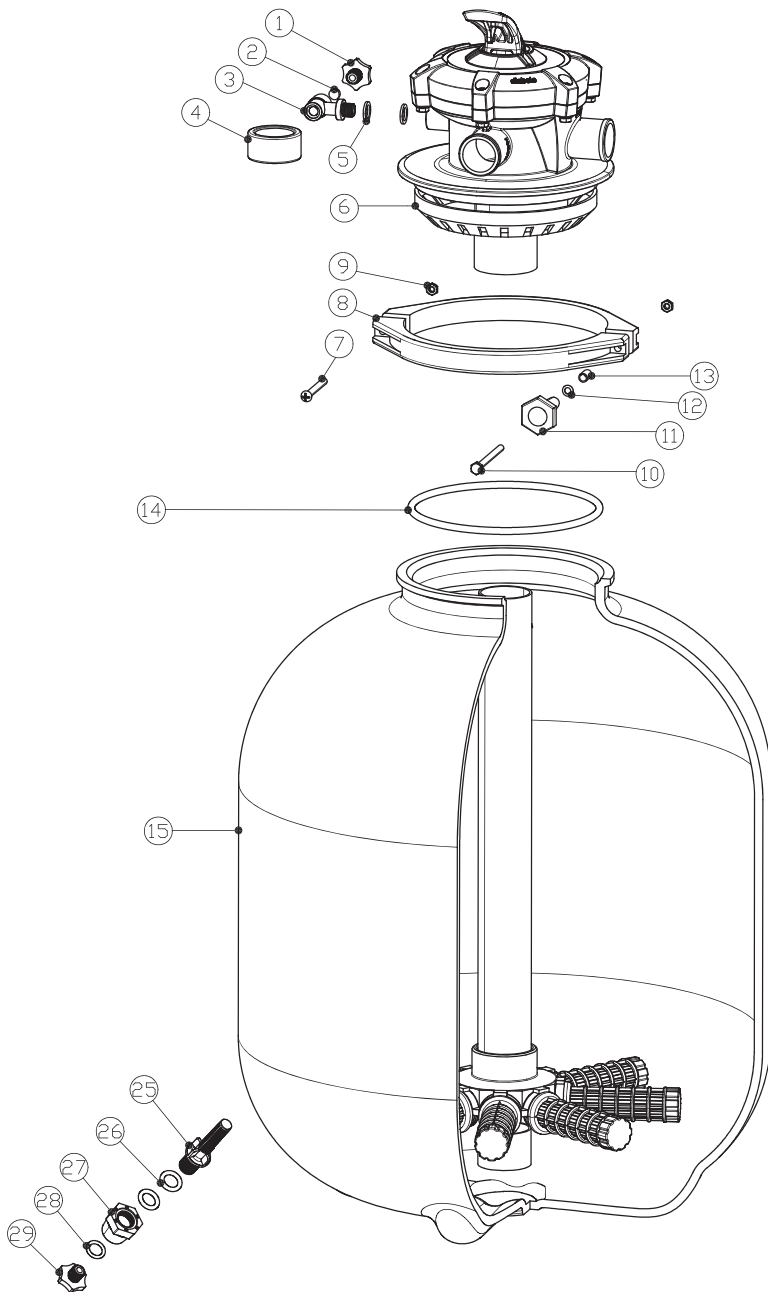

# FILTER TANK SPARE PARTS

D500 D600

# FILTER TANK SPARE PARTS

## D500 D600

Code	Spare Parts Code	Description	Quantity	Remark
1	T9680-08A	Bolt	1	
2	T5360-21C	Rubber gasket	1	
3	T5360-21A	Exhaust body	1	
4	T5360-220	Pressure gauge (0~1bar)	1	
5	T5360-21B	Gasket	2	
6	T5360-110	Valve 1.25"	1	
	T9680-060	Valve 1.5"	1	
7	T5360-16A	M6*45 Stainless bolt	1	
8	T5360-080	Plastic clamp	2	
9	T5360-16D	M6 Stainless nut	2	
10	T5360-16F	M6*80 Stainless bolt	1	
11	T5360-070	Handle	1	
12	T5360-16C	D12*1.6 Stainless gasket	1	
13	T5360-16B	D10*20 Stainless tube	1	
14	T5360-16E	O ring	1	
15	T9680-010	D500mm filter body	1	T968V-000/ T968W-000
	T9690-010	D600mm filter body	1	T969V-000
16	T9680-050	Hose (470mm)	1	T968V-000/ T968W-000
	T9690-040	Hose (563mm)	1	T969V-000
17	T9680-07A	Top cover of collector	1	
18	T9680-07B	Bottom cover of collector	1	
19	T9680-120	Tube (35mm)	1	T968V-000/ T968W-000
	T9690-050	Tube (70mm)	1	T969V-000
20	T9680-140	M4*20mm Stainless bolt	4	
21	T9680-130	Cover of collector	8	
22	T9680-030	L110 collector	8	T968V-000/ T968W-000
	T9690-020	L170 collector	8	T969V-000
23	T9680-040	Gas tube (429mm)	1	T968V-000/ T968W-000
	T9690-040	Gas tube (516mm)	1	T969V-000
24	T9680-090	Gas nut	1	
25	T9680-08C	Plastic bolt	1	
26	T9680-08E	O-Ring	1	
27	T9680-090	Gas nut	1	
28	T9680-090	O-Ring	1	
29	T9680-11B	Drainage bolt	1	
30	T9680-11D	O-Ring	2	T968W-000/ T969V-000
31	T9680-11C	Screw connection	2	T968W-000/ T969V-000
32	T9680-11D	O-Ring	2	T968W-000/ T969V-000
33	T9680-11A	Tube connection	2	T968W-000/ T969V-000
34	T9680-11B	Nut	2	T968W-000/ T969V-000