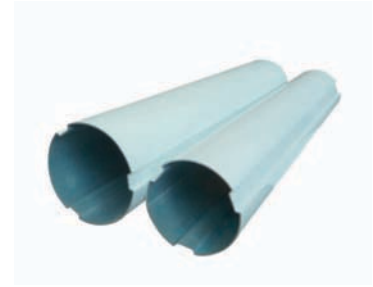

Pool Cover Reel

T390 Cover Reel Stands for Above Ground Pool with Fixation Plates (Length Tube is Optional)
-Without Tube

T396 Solar Roller for Above Ground Pool (without Tube)

T246 16" to 22" White Painted (3" Dia in 3 Section of 8") Tube for Solar Roller for 396

Pool Cover Reel Stand

ST01 Aluminum Frame
Tube 40mm

ST02 Stainless Steel
Frame Tube 40mm

Pool Cover Reel Stand

ST03 Aluminum Frame
Tube 50mm

ST04 Stainless Steel
Frame Tube 50mm

Pool Cover Reel Stand with Gear Reduction System

ST05 Aluminum Frame
Tube 50mm

ST06 Stainless Steel
Frame Tube 50mm

TB01

Non-Grooved Anodized Aluminum Tube
Thickness: 1.3mm
Inner Dia: 76mm
Outer Dia: 82mm

TB02

Grooved Anodized Aluminum Tube
Thickness: 1.3mm
Inner Dia: 76mm
Outer Dia: 82mm

TB03

Grooved Anodized Aluminum Tube
Thickness: 1.3mm
Inner Dia: 95mm
Outer Dia: 102mm

Pool Cover Reel

Pool Cover Reel
Hand Wheel: HW01
Stand: ST01

R1110 For TB01 Tube
R1120 For TB02 Tube

Pool Cover Reel
Hand Wheel: HW01
Stand: ST02