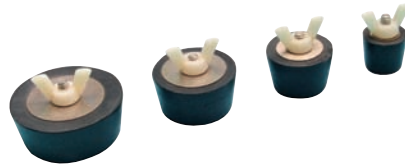

Spare Parts and Others

T66D Fishtail EZ Clip Vacuum Head Handle

T66H Aluminum Vacuum Head Handle

T66E Spring Clip Vacuum Head Handle

T66A Australian Vacuum Head Handle

T66 Regular Vacuum Head Handle

T310 Adaptor-Adaptor 1/2"

MISSING PHOTO!

T407 Wishbone Clips for Australian Telescopic Pool

T65 Long Lock Pin (3pcs)

T60 Quick Snap Butterfly Clip (V Clip) - 3 pcs

Winter Plug

- T486A** 3/4 to 1" (19-25.2mm)
- T486B** 1-1/4" to 1-1/2" (32-38mm)
- T486C** 1-1/2" to 2" (38-51mm)
- T486D** 1" to 1-1/4" (25.4-32mm)
- T486E** 2" to 2-1/2" (56-63.5mm)

T777 Hose Connector for 32 & 38mm Hose

T495 Overflow Grating ABS + UV Length 250mm

T265 Dia. 17" Swim Ring

T456 Expansion Absorber (for In Ground Skimmer)

T457 Expansion Absorber (for Above Ground Skimmer)

Spare Parts and Others

T461 Winter Floater

T77 Plastic Pole Hanger with 12 Screws

T415 Aluminum Pole Hanger

T649 Pool Cover Drainer w/15" Hose and Syphon

Pool Rope & Float Kits
T370A 17" (7 Floats)
T370B 18" (8 Floats)
T370C 20" (9 Floats)
T370D 25" (11 Floats)