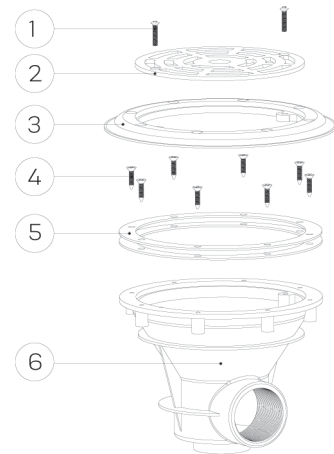

SUCTION NOZZLE FOR CONCRETE POOLS			
Code	Spare Parts Code	Description	Quantity
1	02100101-0002	Supporter Lid	1
2	02100201-0001	Suction Nozzle Lid	1
3	02100111-0001	Main Drain W/O Outer Thead	1

SUCTION NOZZLE FOR CONCRETE POOLS			
Code	Spare Parts Code	Description	Quantity
1	02100101-0002	Bracket Lid	1
2	02100101-0005	Rolling Fasten Plug	1
3	02100102-0004	Block Circle	1
4	02100101-0004	Rolling Ball	1
5	02100101-0003	Rolling Ball Supporter	1
6	02100102-0005	Bolt M5*14	6
7	02100102-0003	From offend bolt: ST3,9*9,5	2
8	02100102-0002	Rubber Seal Mat in Two color	2
9	02100102-0001	Main Supporter	1
10	02100102-0006	Rubber Seal Mat	1
11	02100102-0007	Supporter Lock Loop	1

# MAIN DRAIN SPARE PARTS

## DRAIN SERIES FOR CONCRETE POOLS

Code	Spare Parts Code	Description	Quantity
1	02040101-0003	Bolt M5*10	2
2	02040101-0002	Filtering Lid	1
3	02040101-0001	Main Drain	1

## PLASTIC MAIN DRAIN WITH SUPPORT RING SPARE

Code	Spare Parts Code	Description	Quantity
1	02040101-0003	Bolt M5*10	2
2	02040101-0002	Filtering Lid	1
3	02040101-0001	Main Drain	1