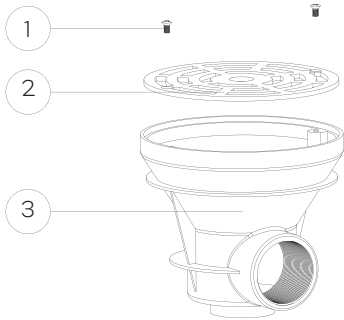

# SUCTION NOZZLE SPARE PARTS

SUCTION NOZZLE FOR CONCRETE POOLS			
Code	Spare Parts Code	Description	Quantity
1	02100101-0002	Supporter Lid	1
2	02100102-0001	Suction Nozzle Lid	1
3	02100101-0001	Main Supported For Concrete	1

SUCTION NOZZLE FOR CONCRETE POOLS			
Code	Spare Parts Code	Description	Quantity
1	02100101-0002	Supporter Lid	1
2	02100201-0001	Suction Nozzle Lid	1
3	02100111-0001	Main Drain W/O Outer Thead	1

SUCTION NOZZLE FOR CONCRETE POOLS			
Code	Spare Parts Code	Description	Quantity
1	02100101-0002	Bracket Lid	1
2	02100101-0005	Rolling Fasten Plug	1
3	02100102-0004	Block Circle	1
4	02100101-0004	Rolling Ball	1
5	02100101-0003	Rolling Ball Supporter	1
6	02100102-0005	Bolt M5*14	6
7	02100102-0003	From offend bolt: ST3,9*9,5	2
8	02100102-0002	Rubber Seal Mat in Two color	2
9	02100102-0001	Main Supporter	1
10	02100102-0006	Rubber Seal Mat	1
11	02100102-0007	Supporter Lock Loop	1

# MAIN DRAIN SPARE PARTS

## DRAIN SERIES FOR CONCRETE POOLS

Code	Spare Parts Code	Description	Quantity
1	02040101-0003	Bolt M5*10	2
2	02040101-0002	Filtering Lid	1
3	02040101-0001	Main Drain	1