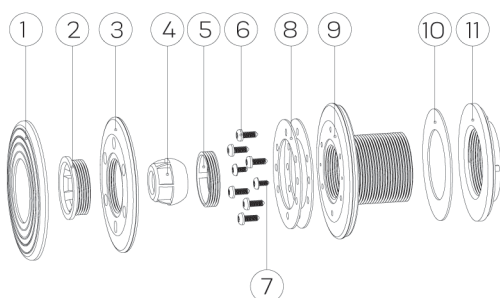

# SUCTION NOZZLE SPARE PARTS

SUCTION NOZZLE FOR CONCRETE POOLS			
Code	Spare Parts Code	Description	Quantity
1	02100101-0002	Supporter Lid	1
2	02100102-0001	Suction Nozzle Lid	1
3	02100101-0001	Main Supported For Concrete	1

SUCTION NOZZLE FOR CONCRETE POOLS			
Code	Spare Parts Code	Description	Quantity
1	02100101-0002	Supporter Lid	1
2	02100201-0001	Suction Nozzle Lid	1
3	02100111-0001	Main Drain W/O Outer Thead	1

SUCTION NOZZLE FOR CONCRETE POOLS			
Code	Spare Parts Code	Description	Quantity
1	02100101-0002	Bracket Lid	1
2	02100101-0005	Rolling Fasten Plug	1
3	02100102-0004	Block Circle	1
4	02100101-0004	Rolling Ball	1
5	02100101-0003	Rolling Ball Supporter	1
6	02100102-0005	Bolt M5*14	6
7	02100102-0003	From offend bolt: ST3,9*9,5	2
8	02100102-0002	Rubber Seal Mat in Two color	2
9	02100102-0001	Main Supporter	1
10	02100102-0006	Rubber Seal Mat	1
11	02100102-0007	Supporter Lock Loop	1

## DRAIN SERIES FOR CONCRETE POOLS

Code	Spare Parts Code	Description	Quantity
1	02040101-0003	Bolt M5*10	2
2	02040101-0002	Filtering Lid	1
3	02040101-0001	Main Drain	1

## DRAIN SERIES FOR LINER POOLS

Code	Spare Parts Code	Description	Quantity
1	02040102-0005	Bolt M5*10	2
2	02040101-0002	Filtering Lid	1
3	02040102-0002	Block Loop	1
4	02040102-0004	Self Offend Screw St5,5*25	8
5	02040102-0003	Rubber Seal Loop	2
6	02040102-0001	Main Drain	1