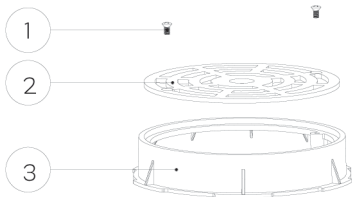

SUCTION NOZZLE FOR CONCRETE POOLS			
Code	Spare Parts Code	Description	Quantity
1	02100101-0002	Supporter Lid	1
2	02100201-0001	Suction Nozzle Lid	1
3	02100111-0001	Main Drain W/O Outer Thead	1

SUCTION NOZZLE FOR CONCRETE POOLS			
Code	Spare Parts Code	Description	Quantity
1	02100101-0002	Bracket Lid	1
2	02100101-0005	Rolling Fasten Plug	1
3	02100102-0004	Block Circle	1
4	02100101-0004	Rolling Ball	1
5	02100101-0003	Rolling Ball Supporter	1
6	02100102-0005	Bolt M5*14	6
7	02100102-0003	From offend bolt: ST3,9*9,5	2
8	02100102-0002	Rubber Seal Mat in Two color	2
9	02100102-0001	Main Supporter	1
10	02100102-0006	Rubber Seal Mat	1
11	02100102-0007	Supporter Lock Loop	1

# MAIN DRAIN SPARE PARTS

## DRAIN SERIES FOR CONCRETE POOLS

Code	Spare Parts Code	Description	Quantity
1	02040101-0003	Bolt M5*10	2
2	02040101-0002	Filtering Lid	1
3	02040101-0001	Main Drain	1

## PLASTIC MAIN DRAIN WITH SUPPORT RING SPARE

Code	Spare Parts Code	Description	Quantity
1	02040101-0003	Bolt M5*10	2
2	02040101-0002	Filtering Lid	1
3	02040101-0001	Main Drain	1