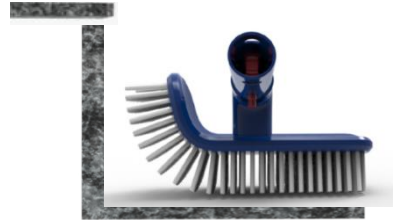

SMART HAND BRUSH

Clean the waterline

Clean the steps

Connect with telescopic poles

Clean the corners

Size: 21x11x7cm

- Smart hand brush is special designed (Patent Pending) for cleaning **water lines** ,corners, and steps..
- Handle can be rotated at **90 degree** by pressing the red button for convenient use
- Trouble-free and safety EZ clip providing convenient assembling with telescopic pole to extend its working scope
- Round finishing edges to avoid damage to pool liner
- Flexible front bristles for better and more convenient cleaning at the corners and pool steps