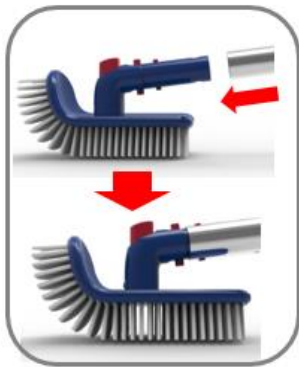

SMART HAND BRUSH

Clean the waterline

Clean the steps

Connect with telescopic poles

Clean the corners

Size: 21x11x7cm

- Smart hand brush is special designed (Patent Pending) for cleaning **water lines** ,corners, and steps..
- Handle can be rotated at **90 degree** by pressing the red button for convenient use
- Trouble-free and safety EZ clip providing convenient assembling with telescopic pole to extend its working scope
- Round finishing edges to avoid damage to pool liner
- Flexible front bristles for better and more convenient cleaning at the corners and pool steps