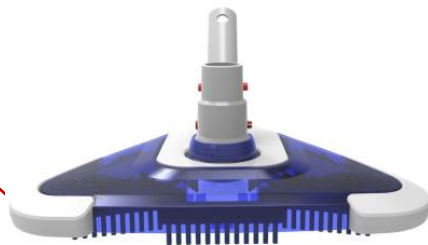

SEE-THROUGH TRIANGLE VACUUM HEAD

Swivel suction nozzle

Connection for 1-1/4" and 1-1/2" hose

Well positioned bottom brush

3 Ball wheels allow a smooth moving

Soft elastic material assembled at 3 corners

- Newly designed (Patent Pending) aesthetic, see-through and ergonomics triangle vacuum head
- Swivel suction nozzle to avoid twisted hose
- Trouble-free and safety EZ clip providing convenient assembling with telescopic pole
- Soft and elastic material at the corner to avoid impact and damage to pool liner .
- Side brush for better cleaning result of corners
- Reasonable positioning of bottom brush and ball wheels for more efficient pool cleaning
- Suitable for both Dia: 1-1/4" and 1-1/2" hose