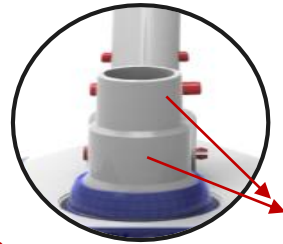

SEE-THROUGH TRIANGLE VACUUM HEAD

Swivel suction nozzle

Connection for 1-1/4" and 1-1/2" hose

Well positioned bottom brush

3 Ball wheels allow a smooth moving

Soft elastic material assembled at 3 corners

- Newly designed (Patent Pending) aesthetic, see-through and ergonomics triangle vacuum head
- Swivel suction nozzle to avoid twisted hose
- Trouble-free and safety EZ clip providing convenient assembling with telescopic pole
- Soft and elastic material at the corner to avoid impact and damage to pool liner .
- Side brush for better cleaning result of corners
- Reasonable positioning of bottom brush and ball wheels for more efficient pool cleaning
- Suitable for both Dia: 1-1/4" and 1-1/2" hose