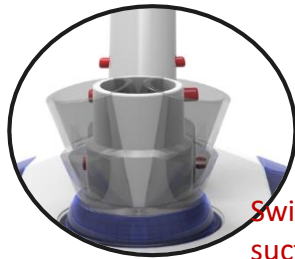

SEE-THROUGH TRIANGLE VACUUM HEAD

Swivel suction nozzle

Connection for 1-1/4" and 1-1/2" hose

Well positioned bottom brush

3 Ball wheels allow a smooth moving

Soft elastic material assembled at 3 corners

- Newly designed (Patent Pending) aesthetic, see-through and ergonomics triangle vacuum head
- Swivel suction nozzle to avoid twisted hose
- Trouble-free and safety EZ clip providing convenient assembling with telescopic pole
- Soft and elastic material at the corner to avoid impact and damage to pool liner .
- Side brush for better cleaning result of corners
- Reasonable positioning of bottom brush and ball wheels for more efficient pool cleaning
- Suitable for both Dia: 1-1/4" and 1-1/2" hose