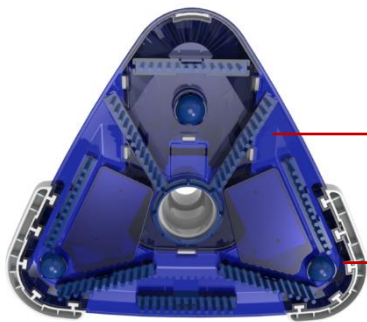

SEE-THROUGH TRIANGLE VACUUM HEAD

Swivel suction nozzle

Connection for 1-1/4" and 1-1/2" hose

Well positioned bottom brush

3 Ball wheels allow a smooth moving

Soft elastic material assembled at 3 corners

- Newly designed (Patent Pending) aesthetic, see-through and ergonomics triangle vacuum head
- Swivel suction nozzle to avoid twisted hose
- Trouble-free and safety EZ clip providing convenient assembling with telescopic pole
- Soft and elastic material at the corner to avoid impact and damage to pool liner .
- Side brush for better cleaning result of corners
- Reasonable positioning of bottom brush and ball wheels for more efficient pool cleaning
- Suitable for both Dia: 1-1/4" and 1-1/2" hose