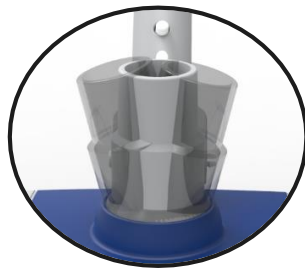

## SEE-THROUGH RECTANGLE VACUUM HEAD

Swivel suction nozzle

Connection for 1-1/4" and 1-1/2" hose

Well positioned bottom brush

3 Ball wheels allow a smooth moving

Side Brush

- Newly designed ( Patent Pending) aesthetic and ergonomics rectangle vacuum head
- Swivel suction nozzle to avoid twisted hose
- Trouble-free and safety EZ clip providing convenient assembling with telescopic pole
- Side brush for better cleaning result of corners
- Reasonable positioning of bottom brush and ball wheels for more efficient pool cleaning
- Suitable for both Dia: 1-1/4" and 1-1/2" hose