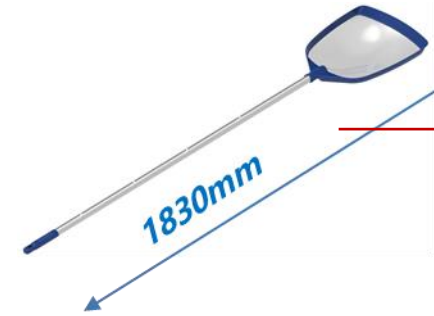

LEAF SKIMMER WITH 5-SECTION TELESCOPIC POLE

- Newly designed (Patent Pending) Leaf Skimmer with 5 sections of telescopic for maximum length 1830mm
- Wider frame at the front for easy pick up debris and assuring no damage to pool liners
- Convenient and trouble setup operation
- Well- designed compact size for more container loading capacity to save logistics cost
- Self-repairable PP net for longer lifespan

For Maximum Pool size: 3.60m

Easy Connection between the sections of telescopic

Compact Packing Size

Trouble Free Setup