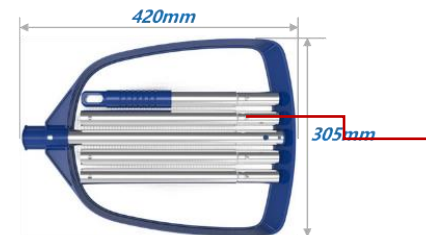

LEAF SKIMMER WITH 5-SECTION TELESCOPIC POLE

- Newly designed (Patent Pending) Leaf Skimmer with 5 sections of telescopic for maximum length 1830mm
- Wider frame at the front for easy pick up debris and assuring no damage to pool liners
- Convenient and trouble setup operation
- Well- designed compact size for more container loading capacity to save logistics cost
- Self-repairable PP net for longer lifespan

For Maximum Pool size: 3.60m

Easy Connection between the sections of telescopic

Compact Packing Size

Trouble Free Setup