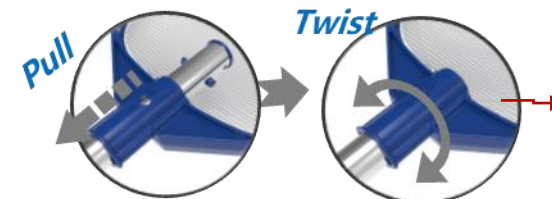

LEAF SKIMMER WITH 5-SECTION TELESCOPIC POLE

- Newly designed (Patent Pending) Leaf Skimmer with 5 sections of telescopic for maximum length 1830mm
- Wider frame at the front for easy pick up debris and assuring no damage to pool liners
- Convenient and trouble setup operation
- Well- designed compact size for more container loading capacity to save logistics cost
- Self-repairable PP net for longer lifespan

For Maximum Pool size: 3.60m

Easy Connection between the sections of telescopic

Compact Packing Size

Trouble Free Setup