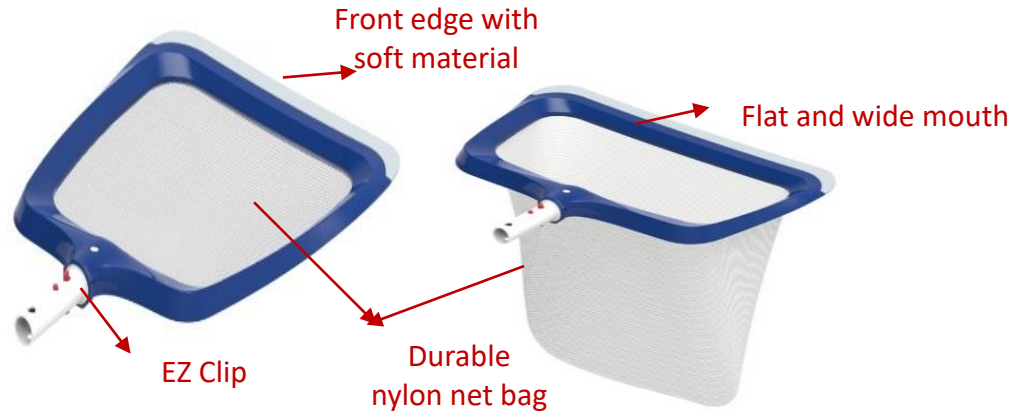

JUMBO LEAF RAKE AND SKIMMER

- Newly designed (Patent Pending) Jumbo leaf rake and skimmer with bigger mouth and Soft material at the front for easy pick up debris and assuring no damage to pool liners
- Curved shape of ergonomics and aesthetics design
- Trouble-free and safety EZ clip providing convenient assembling with telescopic pole
- Reinforced structure for stronger frame
- Durable nylon net for both skimmer and rake