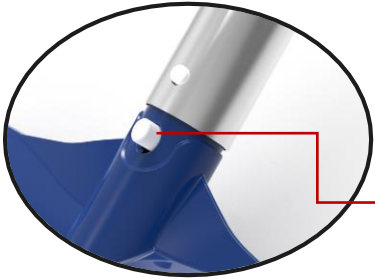

12" AND 18" FLEXIBLE WALL BRUSH

EZ Clip

Flexible End

- Newly designed (Patent Pending) with FLEXIBLE ends for better cleaning result at pool corners
- Round and smooth finishing at the edges to protect the liners
- Extra Plus length of the brush for more efficiency
- Trouble-free and safety EZ clip providing convenient assembling with telescopic pole