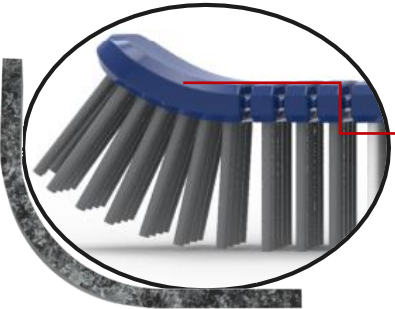

12" AND 18" FLEXIBLE WALL BRUSH

EZ Clip

Flexible End

- Newly designed (Patent Pending) with FLEXIBLE ends for better cleaning result at pool corners
- Round and smooth finishing at the edges to protect the liners
- Extra Plus length of the brush for more efficiency
- Trouble-free and safety EZ clip providing convenient assembling with telescopic pole