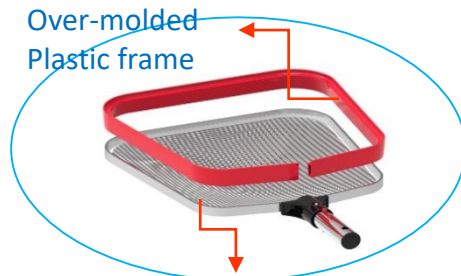

DELUXE ALUMINUM FRAME LEAF SKIMMER AND RAKE

EZ Clip

Handle at the end of rakes for easy empty

Detachable Aluminum Handle

Over-molded Plastic frame

Aluminum Frame

- Newly designed (Patent Pending) aesthetic and ergonomics leaf rake and skimmer
- Aluminum frame to be more durable and longer lifespan
- Detachable aluminium handle structure to save packing space and logistics cost
- Trouble-free and safety EZ clip providing convenient connection with telescopic pole
- Unique design of the plastic handle at the bottom of rake net for convenient empty
- Durable Nylon net