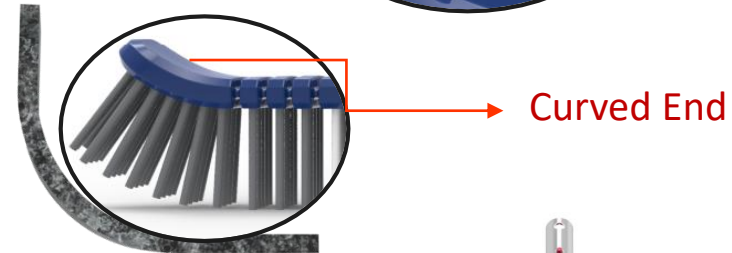

17-3/8" CURVED WALL BRUSH WITH ALUMINUM HANDLE

- Newly designed (Patent Pending) with CURVED ends for better cleaning result at pool corners
- Round and smooth finishing at the edges to protect the liners
- Extra Plus length of the brush for more efficiency
- Trouble-free and safety EZ clip providing convenient assembling with telescopic pole
- Aluminium Handle for more durability