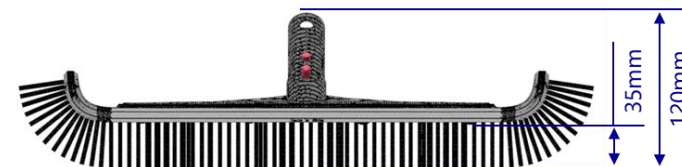

17-3/8" CURVED WALL BRUSH WITH ALUMINUM HANDLE

- Newly designed (Patent Pending) with CURVED ends for better cleaning result at pool corners
- Round and smooth finishing at the edges to protect the liners
- Extra Plus length of the brush for more efficiency
- Trouble-free and safety EZ clip providing convenient assembling with telescopic pole
- Aluminium Handle for more durability