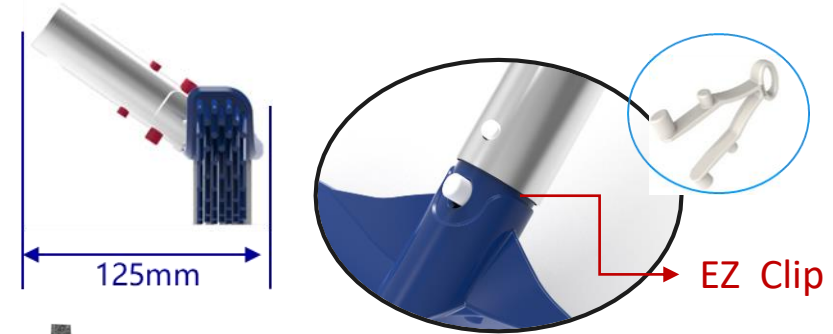

17-3/8" CURVED WALL BRUSH WITH ALUMINUM HANDLE

- Newly designed (Patent Pending) with CURVED ends for better cleaning result at pool corners
- Round and smooth finishing at the edges to protect the liners
- Extra Plus length of the brush for more efficiency
- Trouble-free and safety EZ clip providing convenient assembling with telescopic pole
- Aluminium Handle for more durability