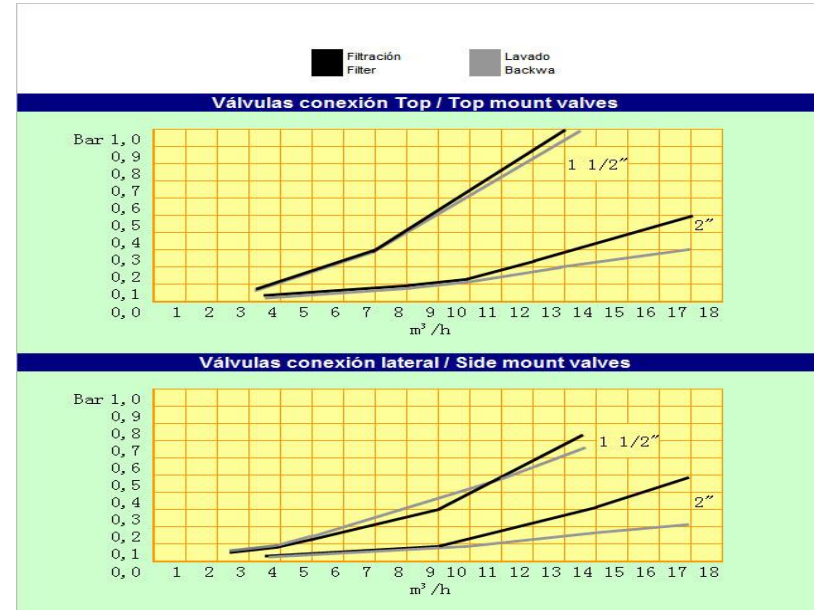

Multiport Valves for every swimming pool

Multiport-valve Expert

Specialized exclusively in multiport-valve during more than 20 years and with origin from Europe AQUANT's range of multiport valves is designed with the user in mind who has to operate. With an innovative design, ease of handling and maximum reliability, these multiport valves, together with filters, are a basic element in achieving the perfect condition of your pool.

Reliable Characteristics

Body, cover and handle in injection-molded ABS. Distributor in PPO. Gaskets in EPDM and metallic elements in Stainless Steel. Cover closing by bolts. Easy installation and maintenance.

Efficient Functions

Using the control handle, made in ABS plastic and most easily operated, you can select the desired function of the valve from a choice of six: filtration, emptying, backwashing, rinsing, recirculation and closing.

Wide Range

We offer 1.1/4", 1.1/2", and 2", both side and top mount, BSP or NPT version, with or without fittings, inclusive in different colors, more choices for your conveniences.

Technical Specifications