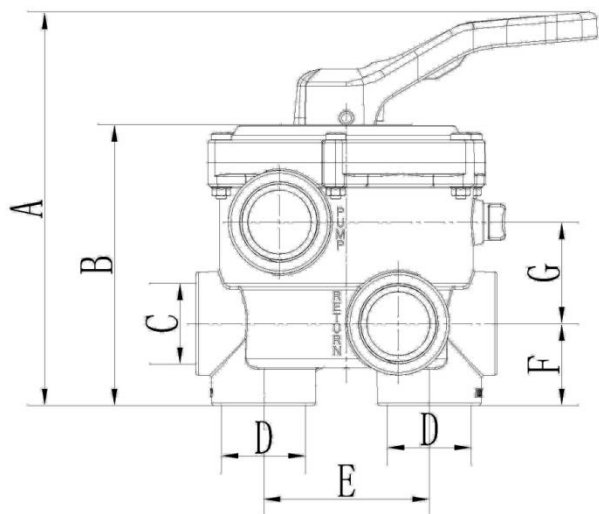

Wide Range

We offer 1.1/4", 1.1/2", and 2", both side and top mount, BSP or NPT version, with or without fittings, inclusive in different colors, more choices for your conveniences.

Technical Specifications

1.5" Side Mount

SPECIFICATIONS																		
CODE	A	B	C	D	E	F	G	H	I	J	K	L	M	N	O	P	Q	COLOR
03021201	223	166	1.1/2" (BSP)	50	99	48.5	60	150	30	87.5	40	31	180	100.5	210.5	125	96	White
03021201B	223	166	1.1/2" (BSP)	50	99	48.5	60	150	30	87.5	40	31	180	100.5	210.5	125	96	Black

DongChuan® 3

NINGBO DONGCHUAN SWIMMING POOL EQUIPMENT CO.,LTD (Oriental Plastic Manufactory)

62cm x 41cm x 32cm

1.5" Top Mount

SPECIFICATIONS																	
CODE	A	B	C	D	E	F	G	H	I	J	K	L	M	N	O	P	COLOR
03021101	234	167.5	4	20°	50	173	203	70.6	50	60	150	30	1.1/2" (BSP)	87.5	40	31	Black
03021101B	234	167.5	4	20°	50	173	203	70.6	50	60	150	30	1.1/2" (BSP)	87.5	40	31	White

DongChuan® 4

NINGBO DONGCHUAN SWIMMING POOL EQUIPMENT CO.,LTD (Oriental Plastic Manufactory)

67cm x 45cm x 32cm

2" Side Mount

SPECIFICATIONS																		
CODE	A	B	C	D	E	F	G	H	I	J	K	L	M	N	O	P	Q	COLOR
03021202	284	215	2" (BSP)	63	110	60	81	150	36	115	36	36	227	117	230	230	96	White
03021202B	284	215	2" (BSP)	63	110	60	81	150	36	115	36	36	227	117	230	230	96	Black