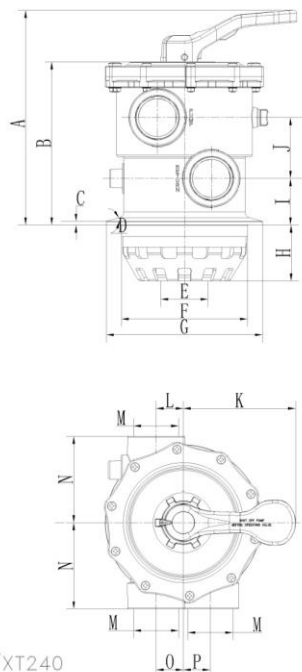

1.5" Side Mount

SPECIFICATIONS																		
CODE	A	B	C	D	E	F	G	H	I	J	K	L	M	N	O	P	Q	COLOR
03021201	223	166	1.1/2" (BSP)	50	99	48.5	60	150	30	87.5	40	31	180	100.5	210.5	125	96	White
03021201B	223	166	1.1/2" (BSP)	50	99	48.5	60	150	30	87.5	40	31	180	100.5	210.5	125	96	Black

DongChuan® 3

NINGBO DONGCHUAN SWIMMING POOL EQUIPMENT CO.,LTD (Oriental Plastic Manufactory)

62cm x 41cm x 32cm

1.5" Top Mount

SPECIFICATIONS																	
CODE	A	B	C	D	E	F	G	H	I	J	K	L	M	N	O	P	COLOR
03021101	234	167.5	4	20°	50	173	203	70.6	50	60	150	30	1.1/2" (BSP)	87.5	40	31	Black
03021101B	234	167.5	4	20°	50	173	203	70.6	50	60	150	30	1.1/2" (BSP)	87.5	40	31	White

DongChuan® 4

NINGBO DONGCHUAN SWIMMING POOL EQUIPMENT CO.,LTD (Oriental Plastic Manufactory)

67cm x 45cm x 32cm

2" Side Mount

SPECIFICATIONS																		
CODE	A	B	C	D	E	F	G	H	I	J	K	L	M	N	O	P	Q	COLOR
03021202	284	215	2" (BSP)	63	110	60	81	150	36	115	36	36	227	117	230	230	96	White
03021202B	284	215	2" (BSP)	63	110	60	81	150	36	115	36	36	227	117	230	230	96	Black

2" Top Mount

XT210/XT240

XT230

SPECIFICATIONS																	
CODE	A	B	C	D	E	F	G	H	I	J	K	L	M	N	O	P	COLOR
03021102	286	217	4	20°	63	173	203	74.4	62	81	150	36	2" (BSP)	115	36	36	White
03021102B	286	217	4	20°	63	173	203	74.4	62	81	150	36	2" (BSP)	115	36	36	Black