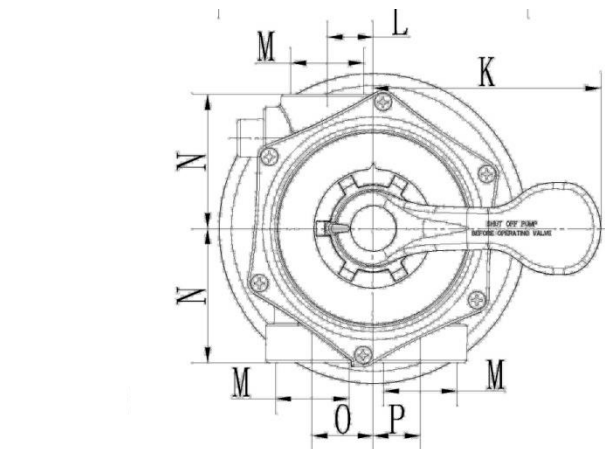

Wide Range

We offer 1.1/4", 1.1/2", and 2", both side and top mount, BSP or NPT version, with or without fittings, inclusive in different colors, more choices for your conveniences.

Technical Specifications

1.5" Side Mount

SPECIFICATIONS																		
CODE	A	B	C	D	E	F	G	H	I	J	K	L	M	N	O	P	Q	COLOR
03021201	223	166	1.1/2" (BSP)	50	99	48.5	60	150	30	87.5	40	31	180	100.5	210.5	125	96	White
03021201B	223	166	1.1/2" (BSP)	50	99	48.5	60	150	30	87.5	40	31	180	100.5	210.5	125	96	Black

DongChuan® 3

NINGBO DONGCHUAN SWIMMING POOL EQUIPMENT CO.,LTD (Oriental Plastic Manufactory)

62cm x 41cm x 32cm

1.5" Top Mount

SPECIFICATIONS																	
CODE	A	B	C	D	E	F	G	H	I	J	K	L	M	N	O	P	COLOR
03021101	234	167.5	4	20°	50	173	203	70.6	50	60	150	30	1.1/2" (BSP)	87.5	40	31	Black
03021101B	234	167.5	4	20°	50	173	203	70.6	50	60	150	30	1.1/2" (BSP)	87.5	40	31	White

DongChuan® 4

NINGBO DONGCHUAN SWIMMING POOL EQUIPMENT CO.,LTD (Oriental Plastic Manufactory)

67cm x 45cm x 32cm

2" Side Mount

SPECIFICATIONS																		
CODE	A	B	C	D	E	F	G	H	I	J	K	L	M	N	O	P	Q	COLOR
03021202	284	215	2" (BSP)	63	110	60	81	150	36	115	36	36	227	117	230	230	96	White
03021202B	284	215	2" (BSP)	63	110	60	81	150	36	115	36	36	227	117	230	230	96	Black