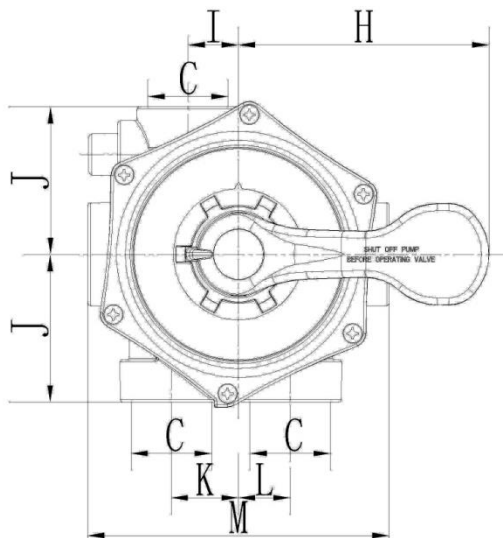

Wide Range

We offer 1.1/4", 1.1/2", and 2", both side and top mount, BSP or NPT version, with or without fittings, inclusive in different colors, more choices for your conveniences.

Technical Specifications

1.5" Side Mount

SPECIFICATIONS																		
CODE	A	B	C	D	E	F	G	H	I	J	K	L	M	N	O	P	Q	COLOR
03021201	223	166	1.1/2" (BSP)	50	99	48.5	60	150	30	87.5	40	31	180	100.5	210.5	125	96	White
03021201B	223	166	1.1/2" (BSP)	50	99	48.5	60	150	30	87.5	40	31	180	100.5	210.5	125	96	Black

DongChuan® 3

NINGBO DONGCHUAN SWIMMING POOL EQUIPMENT CO.,LTD (Oriental Plastic Manufactory)

62cm x 41cm x 32cm

1.5" Top Mount

SPECIFICATIONS																	
CODE	A	B	C	D	E	F	G	H	I	J	K	L	M	N	O	P	COLOR
03021101	234	167.5	4	20°	50	173	203	70.6	50	60	150	30	1.1/2" (BSP)	87.5	40	31	Black
03021101B	234	167.5	4	20°	50	173	203	70.6	50	60	150	30	1.1/2" (BSP)	87.5	40	31	White

DongChuan® 4

NINGBO DONGCHUAN SWIMMING POOL EQUIPMENT CO.,LTD (Oriental Plastic Manufactory)

67cm x 45cm x 32cm

2" Side Mount

SPECIFICATIONS																		
CODE	A	B	C	D	E	F	G	H	I	J	K	L	M	N	O	P	Q	COLOR
03021202	284	215	2" (BSP)	63	110	60	81	150	36	115	36	36	227	117	230	230	96	White
03021202B	284	215	2" (BSP)	63	110	60	81	150	36	115	36	36	227	117	230	230	96	Black