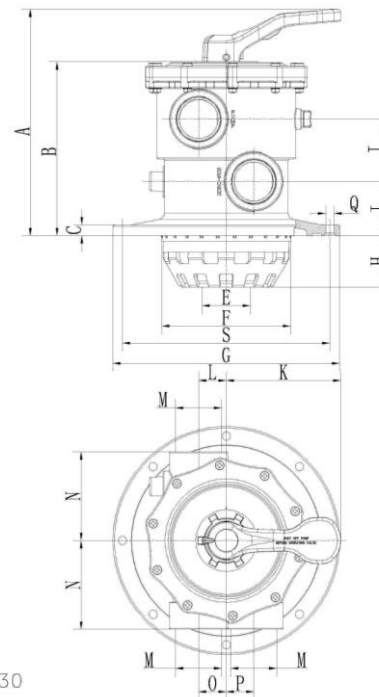

1.5" Side Mount

SPECIFICATIONS																		
CODE	A	B	C	D	E	F	G	H	I	J	K	L	M	N	O	P	Q	COLOR
03021201	223	166	1.1/2" (BSP)	50	99	48.5	60	150	30	87.5	40	31	180	100.5	210.5	125	96	White
03021201B	223	166	1.1/2" (BSP)	50	99	48.5	60	150	30	87.5	40	31	180	100.5	210.5	125	96	Black

DongChuan® 3

NINGBO DONGCHUAN SWIMMING POOL EQUIPMENT CO.,LTD (Oriental Plastic Manufactory)

62cm x 41cm x 32cm

1.5" Top Mount

SPECIFICATIONS																	
CODE	A	B	C	D	E	F	G	H	I	J	K	L	M	N	O	P	COLOR
03021101	234	167.5	4	20°	50	173	203	70.6	50	60	150	30	1.1/2" (BSP)	87.5	40	31	Black
03021101B	234	167.5	4	20°	50	173	203	70.6	50	60	150	30	1.1/2" (BSP)	87.5	40	31	White

DongChuan® 4

NINGBO DONGCHUAN SWIMMING POOL EQUIPMENT CO.,LTD (Oriental Plastic Manufactory)

67cm x 45cm x 32cm

2" Side Mount

SPECIFICATIONS																		
CODE	A	B	C	D	E	F	G	H	I	J	K	L	M	N	O	P	Q	COLOR
03021202	284	215	2" (BSP)	63	110	60	81	150	36	115	36	36	227	117	230	230	96	White
03021202B	284	215	2" (BSP)	63	110	60	81	150	36	115	36	36	227	117	230	230	96	Black

2" Top Mount

XT210/XT240

XT230

SPECIFICATIONS																	
CODE	A	B	C	D	E	F	G	H	I	J	K	L	M	N	O	P	COLOR
03021102	286	217	4	20°	63	173	203	74.4	62	81	150	36	2" (BSP)	115	36	36	White
03021102B	286	217	4	20°	63	173	203	74.4	62	81	150	36	2" (BSP)	115	36	36	Black