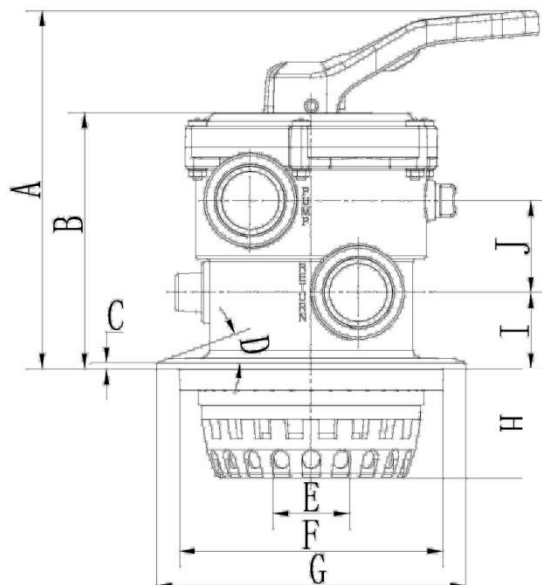

1.5" Side Mount

SPECIFICATIONS																		
CODE	A	B	C	D	E	F	G	H	I	J	K	L	M	N	O	P	Q	COLOR
03021201	223	166	1.1/2" (BSP)	50	99	48.5	60	150	30	87.5	40	31	180	100.5	210.5	125	96	White
03021201B	223	166	1.1/2" (BSP)	50	99	48.5	60	150	30	87.5	40	31	180	100.5	210.5	125	96	Black

DongChuan® 3

NINGBO DONGCHUAN SWIMMING POOL EQUIPMENT CO.,LTD (Oriental Plastic Manufactory)

62cm x 41cm x 32cm

1.5" Top Mount

SPECIFICATIONS																	
CODE	A	B	C	D	E	F	G	H	I	J	K	L	M	N	O	P	COLOR
03021101	234	167.5	4	20°	50	173	203	70.6	50	60	150	30	1.1/2" (BSP)	87.5	40	31	Black
03021101B	234	167.5	4	20°	50	173	203	70.6	50	60	150	30	1.1/2" (BSP)	87.5	40	31	White

DongChuan® 4

NINGBO DONGCHUAN SWIMMING POOL EQUIPMENT CO.,LTD (Oriental Plastic Manufactory)

67cm x 45cm x 32cm

2" Side Mount

SPECIFICATIONS																		
CODE	A	B	C	D	E	F	G	H	I	J	K	L	M	N	O	P	Q	COLOR
03021202	284	215	2" (BSP)	63	110	60	81	150	36	115	36	36	227	117	230	230	96	White
03021202B	284	215	2" (BSP)	63	110	60	81	150	36	115	36	36	227	117	230	230	96	Black

DongChuan® 6

NINGBO DONGCHUAN SWIMMING POOL EQUIPMENT CO.,LTD (Oriental Plastic Manufactory)

68cm x 26.5cm x 40.5cm