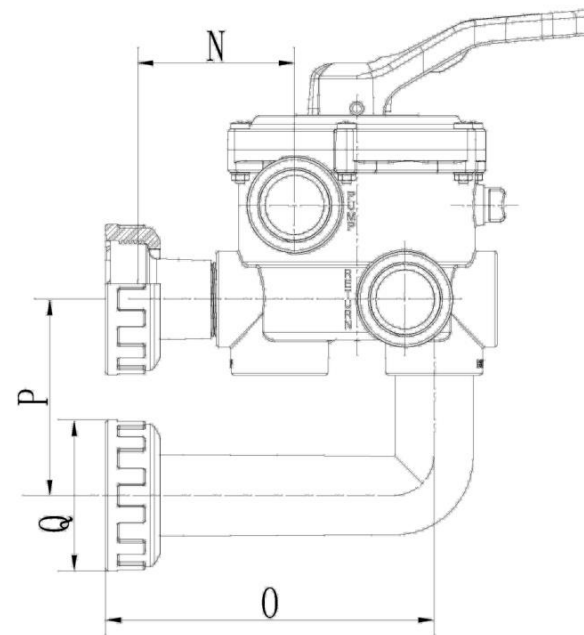

Wide Range

We offer 1.1/4", 1.1/2", and 2", both side and top mount, BSP or NPT version, with or without fittings, inclusive in different colors, more choices for your conveniences.

Technical Specifications

1.5" Side Mount

SPECIFICATIONS																		
CODE	A	B	C	D	E	F	G	H	I	J	K	L	M	N	O	P	Q	COLOR
03021201	223	166	1.1/2" (BSP)	50	99	48.5	60	150	30	87.5	40	31	180	100.5	210.5	125	96	White
03021201B	223	166	1.1/2" (BSP)	50	99	48.5	60	150	30	87.5	40	31	180	100.5	210.5	125	96	Black

DongChuan® 3

NINGBO DONGCHUAN SWIMMING POOL EQUIPMENT CO.,LTD (Oriental Plastic Manufactory)

62cm x 41cm x 32cm

1.5" Top Mount

SPECIFICATIONS																	
CODE	A	B	C	D	E	F	G	H	I	J	K	L	M	N	O	P	COLOR
03021101	234	167.5	4	20°	50	173	203	70.6	50	60	150	30	1.1/2" (BSP)	87.5	40	31	Black
03021101B	234	167.5	4	20°	50	173	203	70.6	50	60	150	30	1.1/2" (BSP)	87.5	40	31	White

DongChuan® 4

NINGBO DONGCHUAN SWIMMING POOL EQUIPMENT CO.,LTD (Oriental Plastic Manufactory)

67cm x 45cm x 32cm

2" Side Mount

SPECIFICATIONS																		
CODE	A	B	C	D	E	F	G	H	I	J	K	L	M	N	O	P	Q	COLOR
03021202	284	215	2" (BSP)	63	110	60	81	150	36	115	36	36	227	117	230	230	96	White
03021202B	284	215	2" (BSP)	63	110	60	81	150	36	115	36	36	227	117	230	230	96	Black