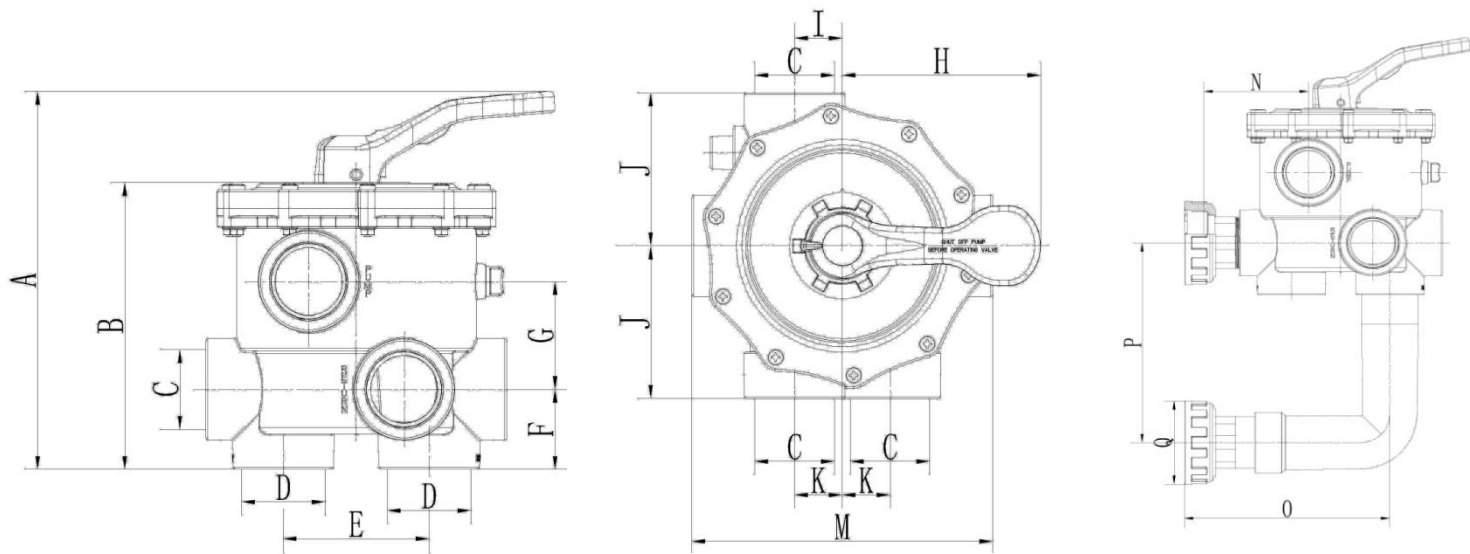

1.5" Side Mount

SPECIFICATIONS																		
CODE	A	B	C	D	E	F	G	H	I	J	K	L	M	N	O	P	Q	COLOR
03021201	223	166	1.1/2" (BSP)	50	99	48.5	60	150	30	87.5	40	31	180	100.5	210.5	125	96	White
03021201B	223	166	1.1/2" (BSP)	50	99	48.5	60	150	30	87.5	40	31	180	100.5	210.5	125	96	Black

DongChuan® 3

NINGBO DONGCHUAN SWIMMING POOL EQUIPMENT CO.,LTD (Oriental Plastic Manufactory)

62cm x 41cm x 32cm

1.5" Top Mount

SPECIFICATIONS																	
CODE	A	B	C	D	E	F	G	H	I	J	K	L	M	N	O	P	COLOR
03021101	234	167.5	4	20°	50	173	203	70.6	50	60	150	30	1.1/2" (BSP)	87.5	40	31	Black
03021101B	234	167.5	4	20°	50	173	203	70.6	50	60	150	30	1.1/2" (BSP)	87.5	40	31	White

DongChuan® 4

NINGBO DONGCHUAN SWIMMING POOL EQUIPMENT CO.,LTD (Oriental Plastic Manufactory)

67cm x 45cm x 32cm

2" Side Mount

SPECIFICATIONS																		
CODE	A	B	C	D	E	F	G	H	I	J	K	L	M	N	O	P	Q	COLOR
03021202	284	215	2" (BSP)	63	110	60	81	150	36	115	36	36	227	117	230	230	96	White
03021202B	284	215	2" (BSP)	63	110	60	81	150	36	115	36	36	227	117	230	230	96	Black

DongChuan® 6

NINGBO DONGCHUAN SWIMMING POOL EQUIPMENT CO.,LTD (Oriental Plastic Manufactory)

68cm x 26.5cm x 40.5cm