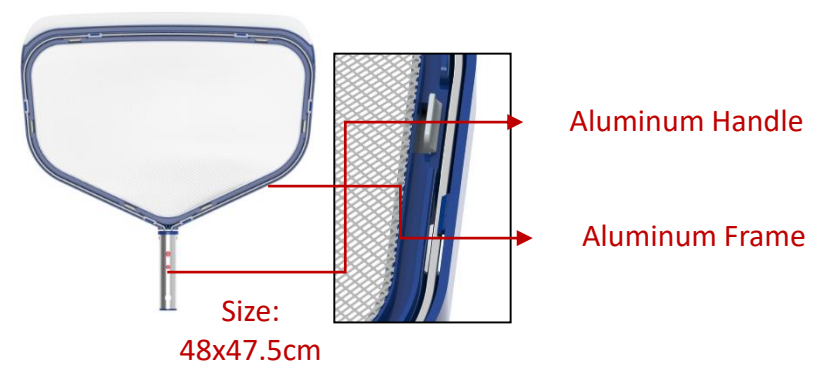

SMART COMBO LEAF RAKE AND SKIMMER

- Newly designed (Patent Pending) Smart Combo to integrate skimmer and rake with shared frame
- Soft material at the front for easy pick up debris and assuring no damage to pool liners
- Trouble-free and safety EZ clip providing convenient assembling with telescopic pole
- Aluminum handle and frame to be stronger and more durable
- Easy replacement between skimmer and rake net